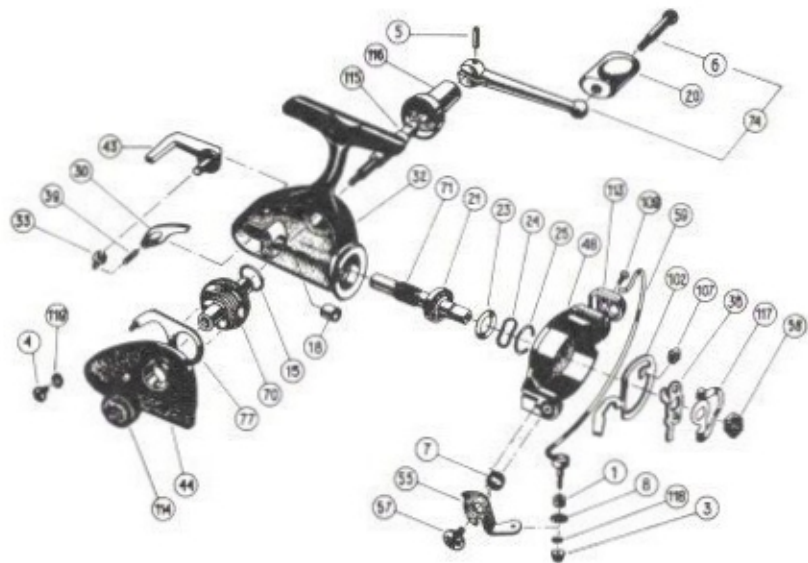

Quick Champion Skirted Spool Reels

Quick 1000

Quick 1000

Hint: When ordering a spare part please insure that you quote the correct order number for your type of reel.

Quick 1400-5000

Quick 1400-5000

Hint: When ordering a spare part please insure that you quote the correct order number for your type of reel.